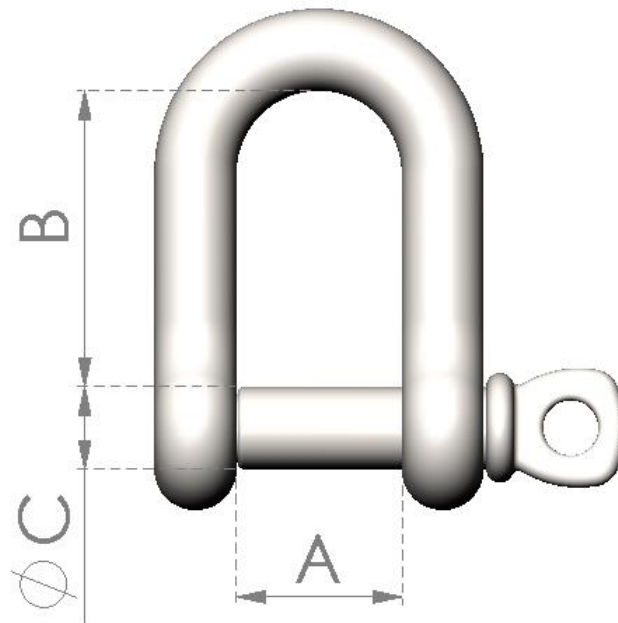

# D-SHACKLE, CAPTIVE PIN

Code	Size	A	B	C
3120-501-05000	M5	10	17	5
3120-501-06000	M6	13	22	6
3120-501-08000	M8	17	28	8
3120-501-10000	M10	22	35	10

Dimensions are approximate and for guidance only