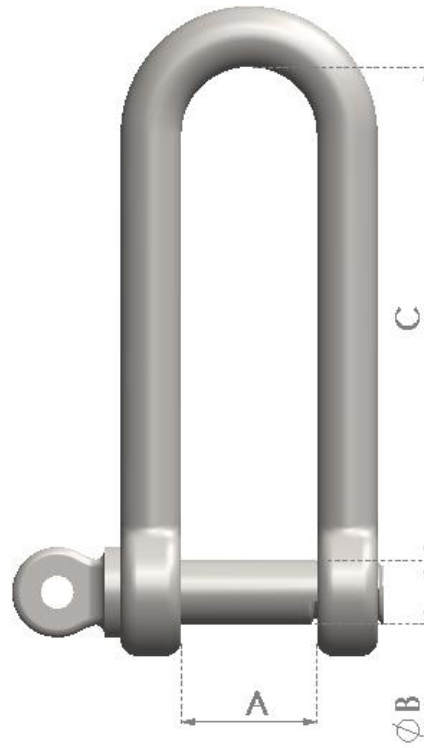

# D-Shackle, Long

Code	Size	A	B	C
3120-504-06000	M6	13	6	46
3120-504-08000	M8	16	8	60
3120-504-10000	M10	21	10	75

Dimensions are approximate and for guidance only